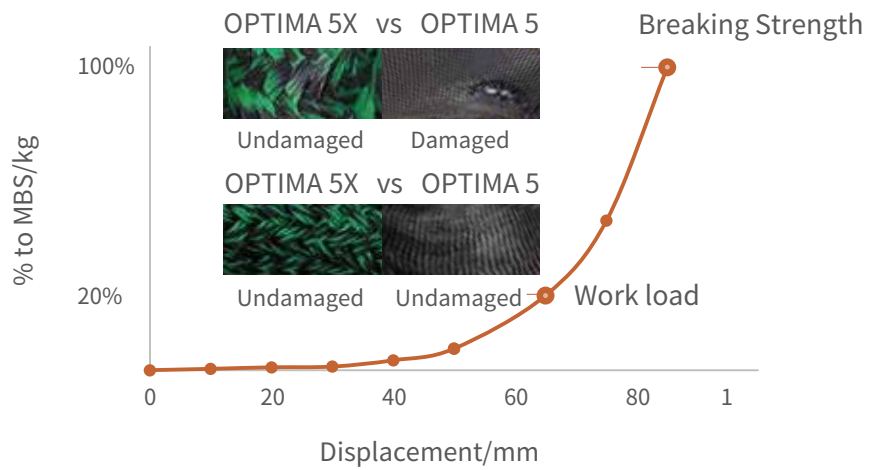

Diameter, weight and MBS are determined in accordance with CI1500-02. Custom size and length available by request.

**ROPERS**  
RELIABLE TO THE CORE

**Durability Testing**

**OPTIMA 5X Braided Sheath**

**OPTIMA 5 Webbing Sheath**