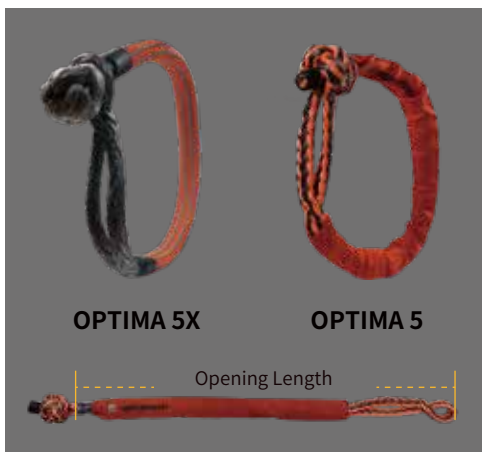

## Premium Soft Shackle

Optima 5 soft shackle made of premium Ultra-High Molecular Weight Polyethylene (UHMWPE). Its high visibility multi-color design and enhanced strength performance make it suitable for higher performance applications. This soft shackle is a lighter and smarter connection method, making it an excellent alternative to traditional cow hitches, steel shackles, or similar hardware. Whether onshore or offshore, Optima 5 soft shackle delivers outstanding performance.

The Optima 5 soft shackle also features a protective sheath with an attached coating. This function extends the lifespan of the soft shackle and provides additional protection for the connection.

Two types of protective sheaths are available: braided polyester sheath or webbing polyester sheath. The webbing sheath is lighter, allowing for quick and easy connections, making it a more economical choice. On the other hand, the braided sheath offers superior abrasion resistance and UV protection, making it suitable for harsh environments.

Superior performance

Heavy duty chafe protection and durable

Cut-resistance

Soft and easy to use

Can replace metal shackles

OPTIMA 5X

OPTIMA 5

Opening Length

### Technical Information

**0.98**  
SPECIFIC GRAVITY

**1×12/12×12**  
STRUCTURE

**280°F (140°C)**  
MELTING POINT

**130°F (65°C)**  
CRITICAL TEMP

**3.77%**  
ELONGATION  
AT 50% BREAK

**0**  
WATER  
ABSORPTION