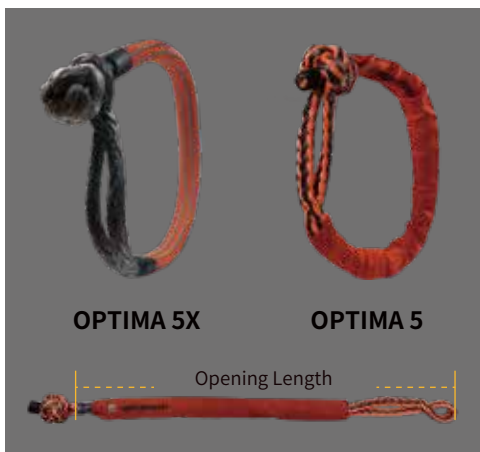

## Premium Soft Shackle

Optima 5 soft shackle made of premium Ultra-High Molecular Weight Polyethylene (UHMWPE). Its high visibility multi-color design and enhanced strength performance make it suitable for higher performance applications. This soft shackle is a lighter and smarter connection method, making it an excellent alternative to traditional cow hitches, steel shackles, or similar hardware. Whether onshore or offshore, Optima 5 soft shackle delivers outstanding performance.

The Optima 5 soft shackle also features a protective sheath with an attached coating. This function extends the lifespan of the soft shackle and provides additional protection for the connection.

Two types of protective sheaths are available: braided polyester sheath or webbing polyester sheath. The webbing sheath is lighter, allowing for quick and easy connections, making it a more economical choice. On the other hand, the braided sheath offers superior abrasion resistance and UV protection, making it suitable for harsh environments.

Superior performance

Heavy duty chafe protection and durable

Cut-resistance

Soft and easy to use

Can replace metal shackles

OPTIMA 5X

OPTIMA 5

Opening Length

### Technical Information

**0.98**  
SPECIFIC GRAVITY

**1×12/12×12**  
STRUCTURE

**280°F (140°C)**  
MELTING POINT

**130°F (65°C)**  
CRITICAL TEMP

**3.77%**  
ELONGATION  
AT 50% BREAK

**0**  
WATER  
ABSORPTION